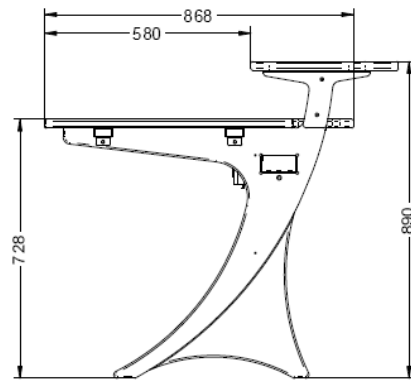

All Evo desks are supplied with power distribution and full cable management facilities and are designed for ease of assembly and low shipping cost.

The MRO range of 19" rack cabinets can be supplied to match Evo desk finishes

MW Video Systems Ltd ,64 North Street, Fritwell, Oxon OX27 7QR  
 Tel: +44(0)1869 345 222/272 Fax: +44(0)1869 346 002  
[www.mwvideo.com](http://www.mwvideo.com)

Approx  
shipping weight:  
80KG

Approx  
shipping weight:  
100KG