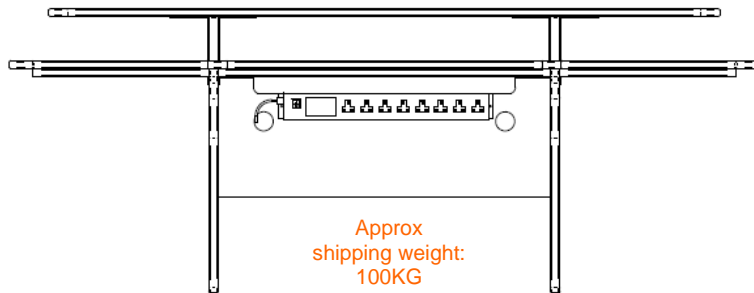

Approx
shipping weight:
100KG