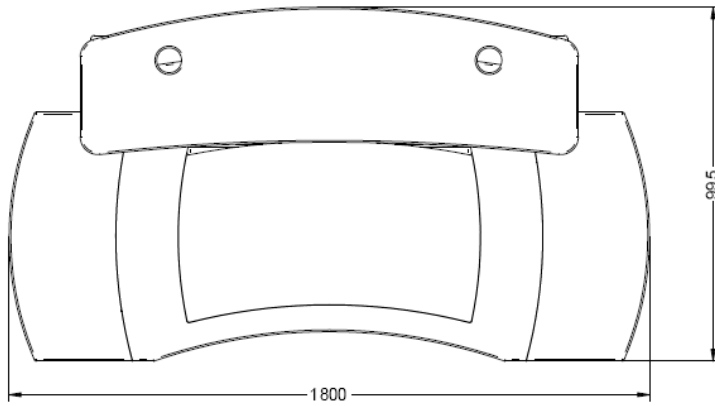

Approx
shipping weight:
80KG