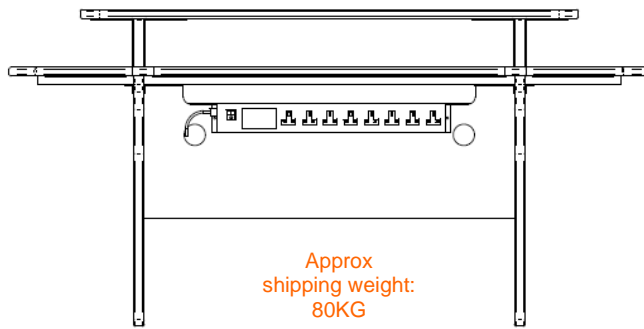

Approx
shipping weight:
80KG