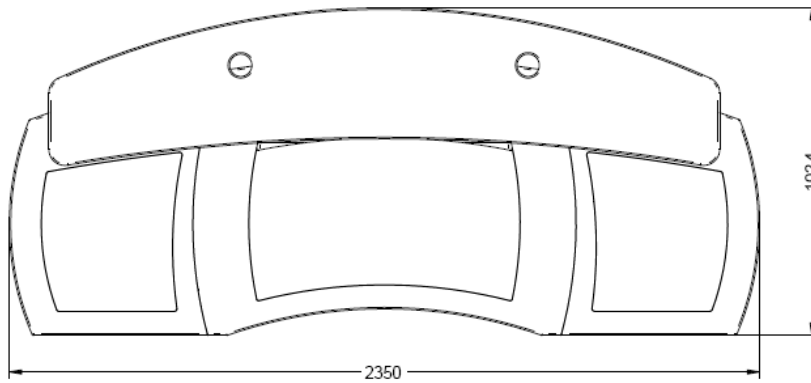

Approx
shipping weight:
100KG